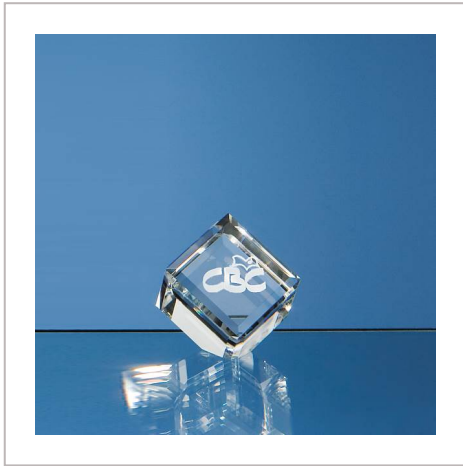

## Optical Crystal Bevel Edged Cube

4CM OPTICAL CRYSTAL BEVEL EDGED CUBE

METHOD	Engraved
PRINT AREA	H25, W25
MATERIAL	Glass
COLOURS	Clear
SIZE	H55, W55
AWARD PACKAGING	Foam Lined Boxes
WEIGHT	1.3KG
MOQ	1
CARTON QUANTITY	15
CARTON WEIGHT	20KG
CARTON DIMENSIONS	61cm x 46cm x 46cm