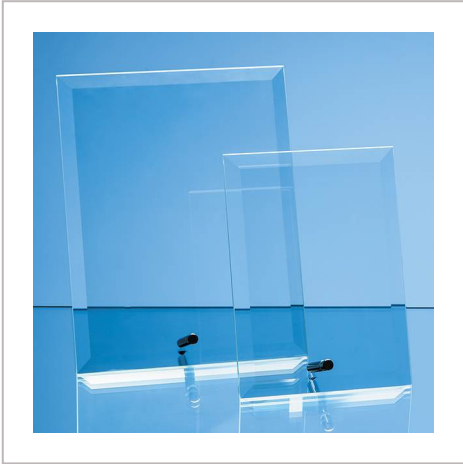

## Jade Glass Bevelled Rectangle With Chrome Pin

23CM X 18CM X 5MM JADE GLASS BEVELLED RECTANGLE WITH CHROME PIN

METHOD	Engraved
PRINT AREA	H160, W130
MATERIAL	Glass
COLOURS	Jade
SIZE	H230, W180
AWARD PACKAGING	White Skillet Boxes
WEIGHT	1.3KG
MOQ	1
CARTON QUANTITY	15
CARTON WEIGHT	20KG
CARTON DIMENSIONS	61cm x 46cm x 46cm