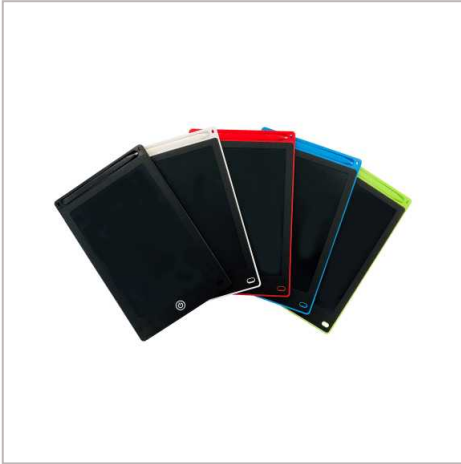

## Erasable Memo Pad

OUR ERASABLE MEMO PAD IS THE NEW INNOVATIVE DESKTOP PRODUCT TO REPLACE YOUR PAPER NOTEPAD. SIMPLY WRITE YOUR NOTE ON THE SCREEN AND ONCE NOT NEEDED CAN BE ERASED WITH THE CLICK OF A BUTTON. THE LIGHTWEIGHT LCD WRITING SCREEN IS DESIGNED TO FEEL JUST LIKE WRITING ON PAPER. LOCKING SWITCH IF YOU DON'T WANT YOUR MESSAGE TO BE ERASED. AVAILABLE IN 5 STANDARD COLOURS: BLACK, WHITE, RED, BLUE & GREEN. COMPLETE WITH STYLUS FOR WRITING. SUPPLIED IN STANDARD BOX PACKAGING. MINIMUM JUST 100PCS.

BRANDING METHOD	Pad Printed
MATERIAL	ABS
COLOURS	Black, Blue, Green, Pink, Red & White
SIZE	4.4" - 116mm x 88mm or 8.5" - 225mm x 145mm
PRINT AREA	30mm x 15mm (Based on 4.4") or 50mm x 20mm (Based on 8.5")
UNIT WEIGHT	0.11kg
MOQ	100
PACKING	Individually Poly Bagged (Based on 4.4") or Standard Box (Based on 8.5")
CARTON QUANTITY	200pcs (Based on 4.4") or 100pcs (Based on 8.5")
CARTON WEIGHT	8kg (Based on 4.4") or 11kg (Based on 8.5")
CARTON DIMENSIONS	52x31.5x23.5cm
ARTWORK	Required in any vectorised file format
PRODUCTION PROOF	Visuals supplied within 24 hours
PRE PRODUCTION SAMPLE	Approx 2 weeks from artwork approval
BULK TURNAROUND	Approx 3-4 weeks from artwork approval
COMMODITY CODE	3926100000
COUNTRY OF MANUFACTURE	China