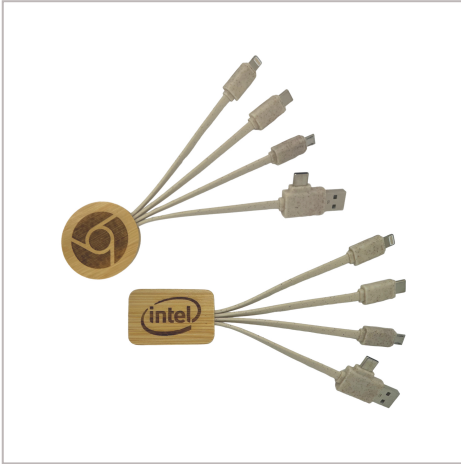

## Bamboo Multi Cable

THE BAMBOO MULTI CABLE IS SUPPLIED WITH A LIGHTNING, MICRO USB, TYPE C & USB FITMENT. THE CHARGING CABLE HAS A CIRCULAR OR RECTANGULAR SHAPE HEAD. THE CHARGING CABLES ARE MADE FROM WHEAT STRAW. SUPPLIED IN JUST 5 WORKING DAYS.

SHAPE	Circular / Rectangular
FITTING	Dual USB-C & USB-A input & USB-C, Lightning, Micro-USB output
BRANDING METHOD	Laser engraved one side
MATERIAL	FSC Bamboo
PRINT AREA	37mm x 18mm - Rectangle / 30mm diameter - round
UNIT WEIGHT	0.04kg
MOQ	10
PACKING	Biodegradable Bags
CARTON QUANTITY	200pcs
CARTON WEIGHT	8kg
CARTON DIMENSIONS	45x29x30cm
ARTWORK	Required in any vectorised file format
PRODUCTION PROOF	Visuals supplied within 24 hours
PRE PRODUCTION SAMPLE	Approx 3 days from artwork approval
BULK TURNAROUND	Approx 12 days from artwork approval
COMMODITY CODE	8544421900
COUNTRY OF MANUFACTURE	China