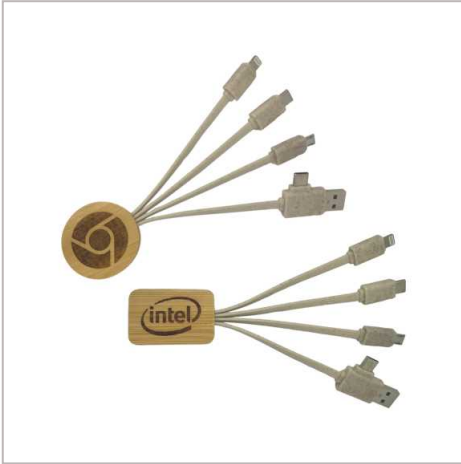

## Bamboo Multi Cable

THE BAMBOO MULTI CABLE IS SUPPLIED WITH A LIGHTNING, MICRO USB, TYPE C & USB FITMENT. THE CHARGING CABLE HAS A CIRCULAR OR RECTANGULAR SHAPE HEAD.THE CHARGING CABLES ARE MADE FROM WHEAT STRAW. SUPPLIED IN JUST 12 WORKING DAYS.

SHAPE	Circular / Rectangular
FITTING	Dual USB-C & USB-A input & USB-C, Lightning, Micro-USB output
BRANDING METHOD	Laser engraved one side
MATERIAL	FSC Bamboo
PRINT AREA	37mm x 18mm - Rectangle / 30mm diameter - round
UNIT WEIGHT	0.04kg
MOQ	10
PACKING	Biodegradable Bags
CARTON QUANTITY	200pcs
CARTON WEIGHT	8kg
CARTON DIMENSIONS	45x29x30cm
ARTWORK	Required in any vectorised file format
PRODUCTION PROOF	Visuals supplied within 24 hours
PRE PRODUCTION SAMPLE	Approx 3 days from artwork approval
BULK TURNAROUND	Approx 12 days from artwork approval
COMMODITY CODE	8544421900
COUNTRY OF MANUFACTURE	China