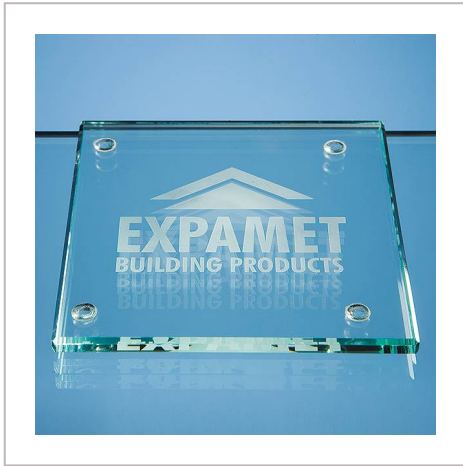

## Jade Glass Square Coaster

10CM JADE GLASS SQUARE COASTER

METHOD	Engraved
PRINT AREA	H70, W70
MATERIAL	Glass
COLOURS	Jade
SIZE	H6, W100
AWARD PACKAGING	White Skillet Boxes
WEIGHT	1.3KG
MOQ	1
CARTON QUANTITY	15
CARTON WEIGHT	20KG
CARTON DIMENSIONS	61cm x 46cm x 46cm